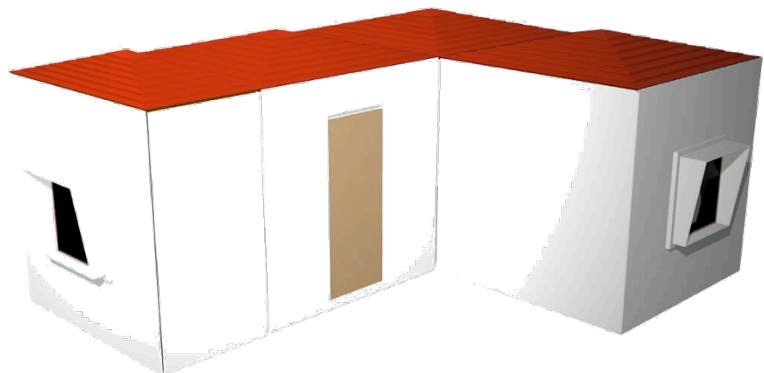

FRP HOUSING – Modular Aangan Wadi

CTECH

A Sine-IITB Company

*Innovation
Development
Company*

**Rural Housing /
Disaster Shelter /
Site Office / Clinic
etc**

Quick Installation with
clip-on fastening devices
Dismantled & stored
when not required
Can be transported easily
Light weight & Strong
Volume production
(Factory built Modules)
Long life – 15 years +